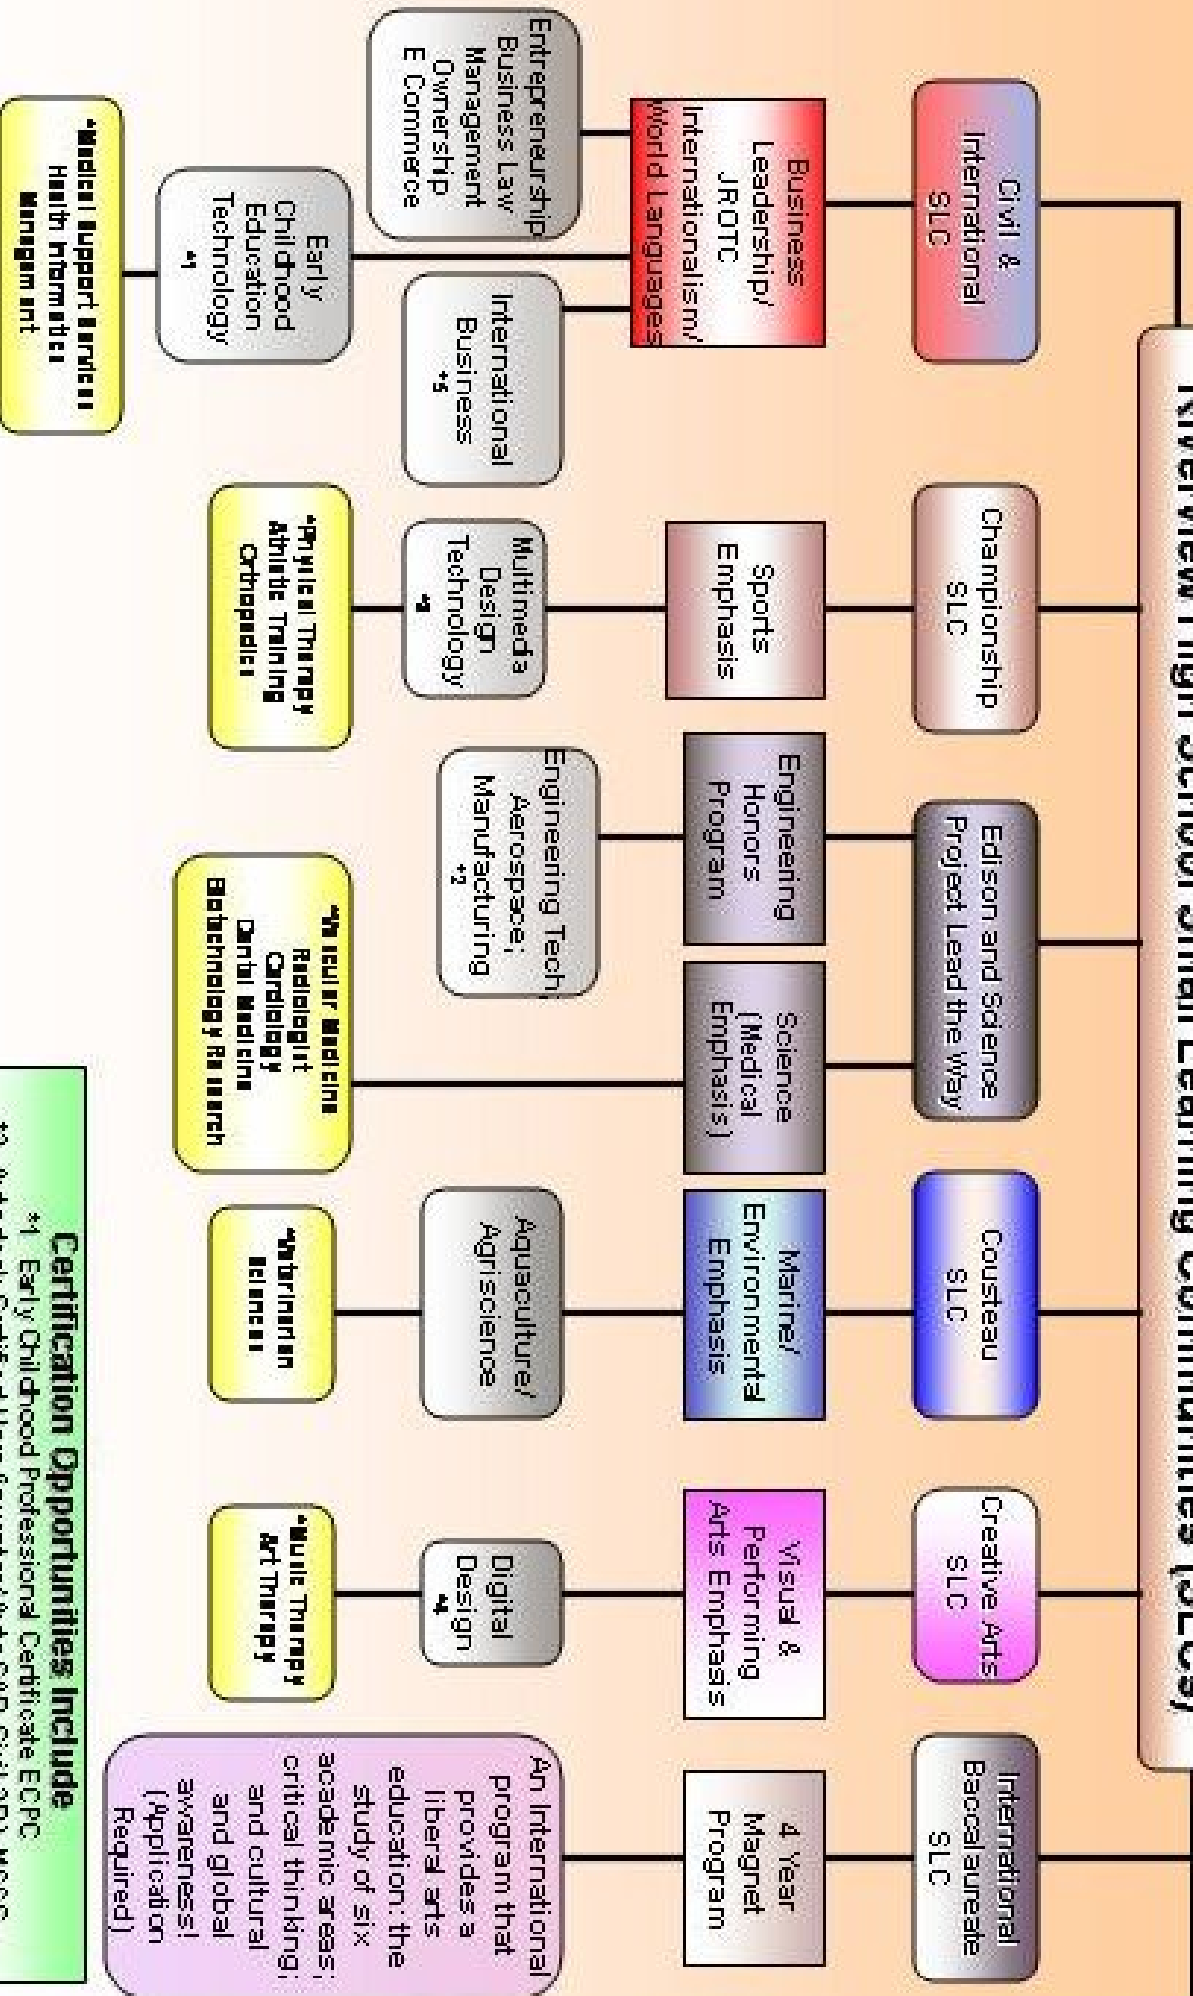

# Riverview High School Small Learning Communities (SLCs)

\*1RHS Courses Offered. However, these health-related medical career interests can be accommodated through internships and curricula "connections"

**Certification Opportunities Include**

- \*1 Early Childhood Professional Certificate ECPC
- \*2 Autodesk Certified User (Inventor/AutoCAD Civil 3D) MSSCC
- \*3 Web Design; Photoshop Premiere Pro.
- \*4 Digital Design 1 Adobe Certified Associate (Photoshop) Digital Design 2 Adobe Certified Expert (Photoshop) Digital Design 3 Adobe Certified Expert (Illustrator)
- \*5 Microsoft Office Manager; Certified Application Specialist)